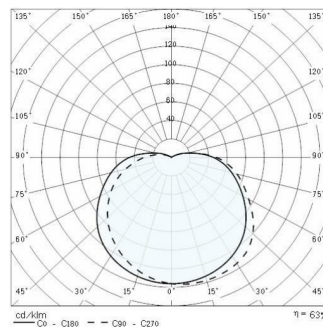

EKO+26

Part number	302062
Lampholder:	E27
Light Source:	INCANDESCENT LAMPS (A60)
Wattage:	1x100 W
Finish:	GR-20 / Metallic grey / Glossy
Insulation class:	I
Degree of protection:	IP66
IK-J-xxIP:	IK07 2J xx5
Optic:	SYMMETRIC EXTRA WIDE REFLECTOR
Ta MIN luminaire:	-30°
Ta MAX luminaire:	25°

Photometric data

Technical drawings